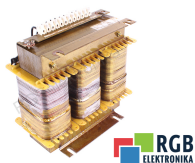

## 3A25000 25KVA TRAMO-ETV AB TRANSFORMER PRI 400-415-440V SEC 200

Used TRAMO-ETV AB 3A25000  
 Tested and cleaned.  
 24 months guarantee  
 Dedicated courier  
 Delivery across Europe even in 24h

### TECHNICAL DATA

MANUFACTURER	TRAMO-ETV AB
MODEL	3A25000
CATEGORY	Transformers
WEIGHT [KG]	70.0

24/7 SUPPORT AVAILABLE  
[+48 71 750 09 78](tel:+48717500978)

WRITE TO US  
[info@rgbelektronika.pl](mailto:info@rgbelektronika.pl)